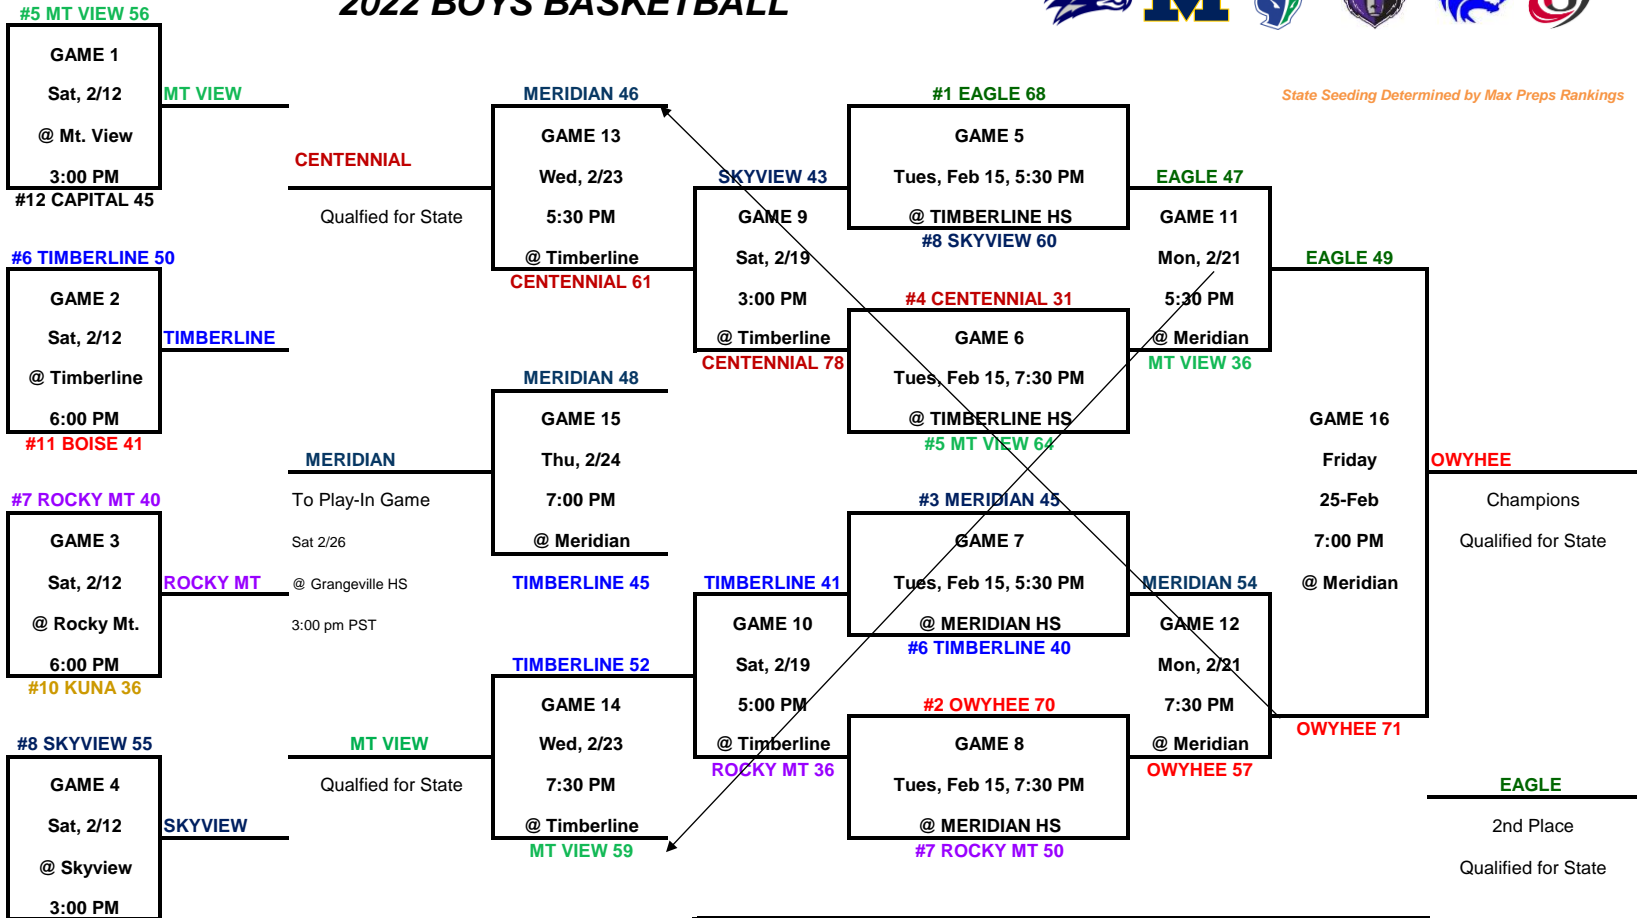

# 5A DISTRICT III TOURNAMENT Meridian & Timberline High Schools 2022 BOYS BASKETBALL

PLAY-IN GAMES

Go To:  
[www.sicathletics.org](http://www.sicathletics.org)  
for updated brackets and more

Seed	Team	Record	Points
1	Eagle	14-2	20
2	Owyhee	15-1	20
3	Meridian	13-3	17
4	Centennial	11-5	15
5	Mt. View	10-6	14
6	Timberline	9-7	12
7	Rocky Mt.	6-10	9
8	Skyview	6-10	9
9	Borah	5-11	6
10	Kuna	4-12	6
11	Boise	2-14	3
12	Capital	1-15	1

Updated: 2.10.22

Game	Date	Time	Site
#1	Saturday, February 12, 2022	3:00	MT VIEW
#2	Saturday, February 12, 2022	6:00	TIMBERLINE
#3	Saturday, February 12, 2022	6:00	ROCKY MT
#4	Saturday, February 12, 2022	3:00	SKYVIEW
#5	Tuesday, February 15, 2022	5:30	TIMBERLINE
#6	Tuesday, February 15, 2022	7:30	TIMBERLINE
#7	Tuesday, February 15, 2022	5:30	MERIDIAN
#8	Tuesday, February 15, 2022	7:30	MERIDIAN
#9	Saturday, February 19, 2022	3:00	TIMBERLINE
#10	Saturday, February 19, 2022	5:00	TIMBERLINE
#11	Monday, February 21, 2022	5:30	MERIDIAN
#12	Monday, February 21, 2022	7:30	MERIDIAN
#13	Wednesday, February 23, 2022	5:30	TIMBERLINE
#14	Wednesday, February 23, 2022	7:30	TIMBERLINE
#15	Thursday, February 24, 2022	7:00	MERIDIAN
#16	Friday, February 25, 2022	7:00	MERIDIAN

Play-In Game  
Play-In Game  
Play-In Game  
Play-In Game

5th Place Game  
District Championship