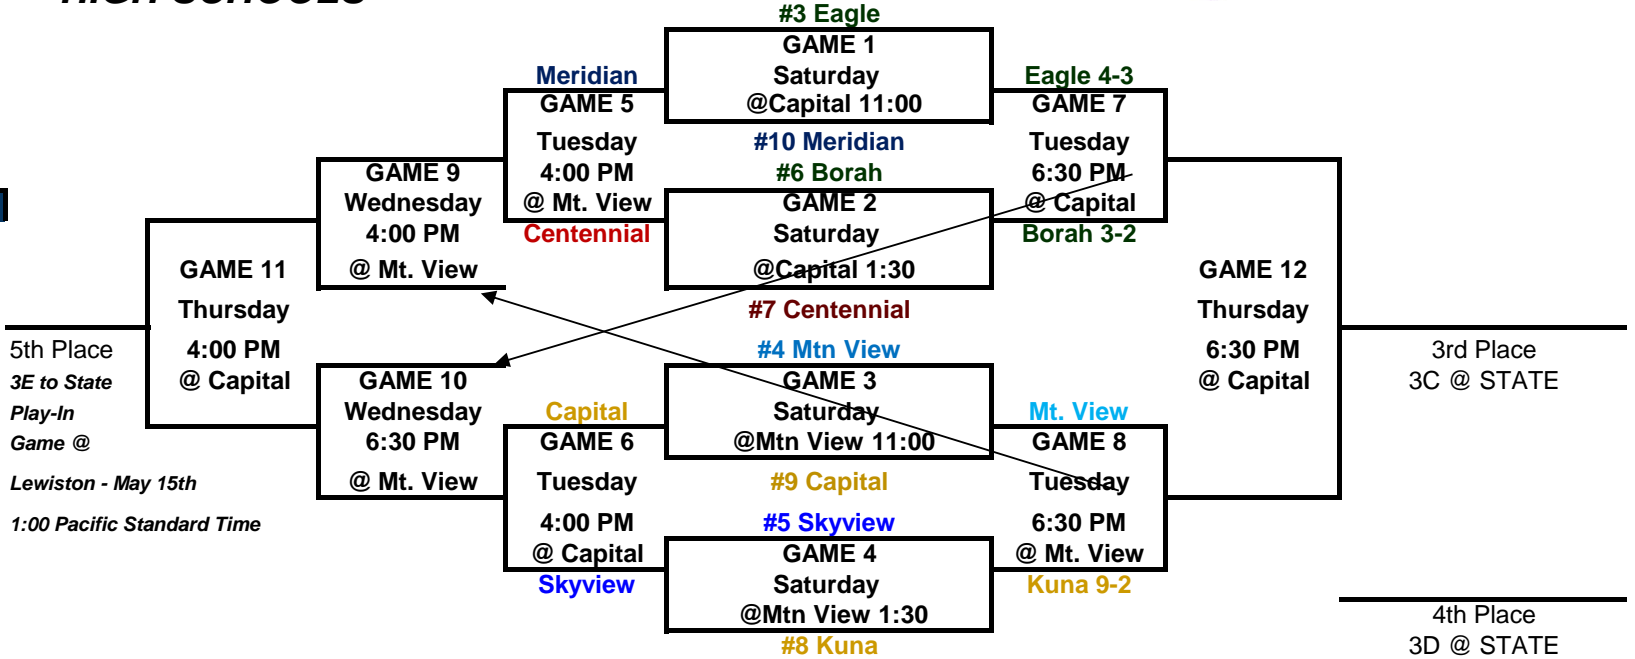

# 2021 DISTRICT III BASEBALL TOURNAMENT CAPITAL / MOUNTAIN VIEW HIGH SCHOOLS

<b>Meridian</b>
@Meridian
6-May
7:30
<b>Boise</b>

**Meridian**

5th Place  
3E to State  
Play-In  
Game @

Lewiston - May 15th

1:00 Pacific Standard Time

Game	Date	Time	Location
#1	Saturday, May 8, 2021	11:00	@Capital
#2	Saturday, May 8, 2021	1:30	@Capital
#3	Saturday, May 8, 2021	11:00	@Mtn View
#4	Saturday, May 8, 2021	1:30	@Mtn View
#5	Tuesday, May 11, 2021	4:00	@Mtn View
#6	Tuesday, May 11, 2021	6:30	@ Capital
#7	Tuesday, May 11, 2021	4:00	@Capital
#8	Tuesday, May 11, 2021	6:30	@ Mtn View
#9	Wednesday, May 12, 2021	4:00	@Mtn View
#10	Wednesday, May 12, 2021	6:30	@Mtn View
#11	Thursday, May 13, 2021	4:00	Capital
#12	Thursday, May 13, 2021	6:30	Capital
<b>District Championship Series</b>			
#13	Tuesday, May 11, 2021	6:00	@Timberline
#14	Wednesday, May 12, 2021	6:00	@Rocky Mtn
#15	Thursday, May 13, 2021	6:00	@Timberline

3rd Place  
3C @ STATE

4th Place  
3D @ STATE

Timberline vs Rocky Mtn  
Timberline vs Rocky Mtn  
Timberline vs Rocky Mtn

(If Necessary)