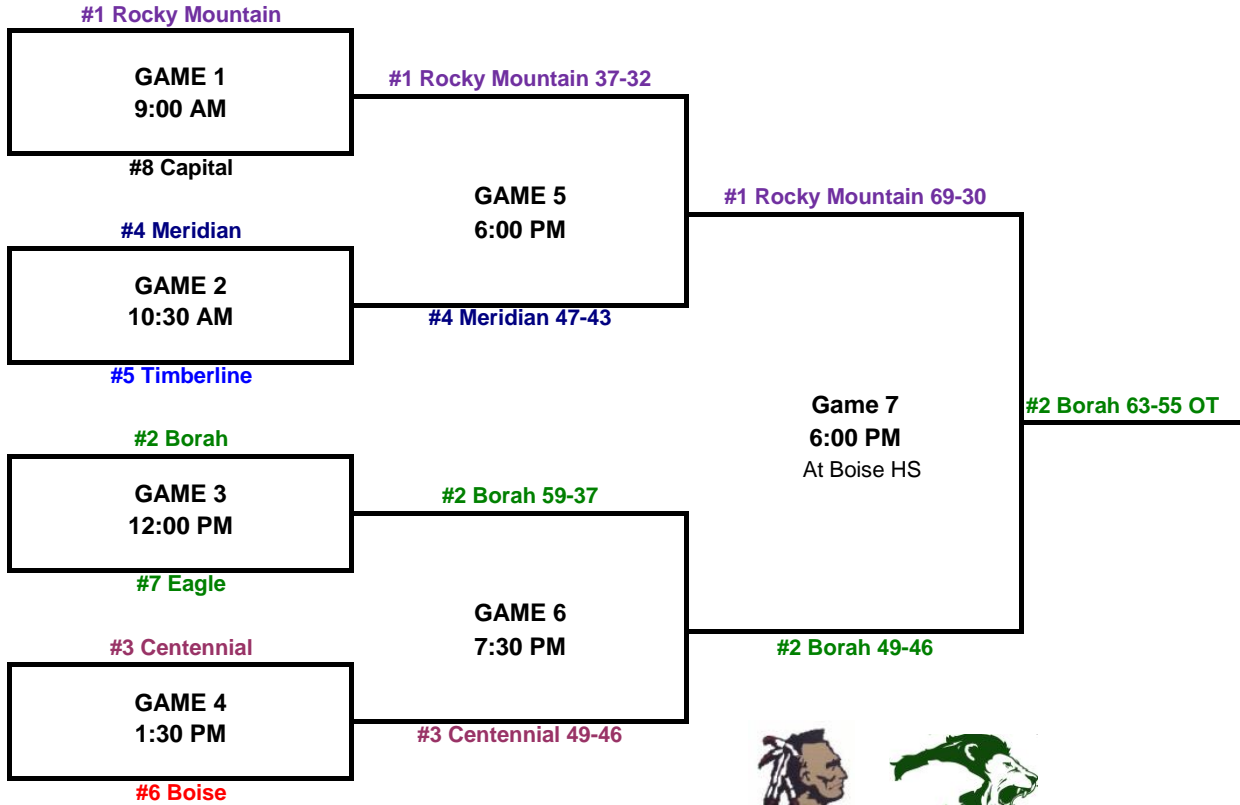

Sophomore Boys Basketball

Mountain View High School

February 10, 12 & 14, 2018

GAME	DAY	DATE	TIME
1	SAT	10-Feb	9:00 AM
2	SAT	10-Feb	10:30 AM
3	SAT	10-Feb	12:00 PM
4	SAT	10-Feb	1:30 PM
5	MON	12-Feb	6:00 PM
6	MON	12-Feb	7:30 PM
7	WED	14-Feb	6:00 PM
8	WED	14-Feb	7:30 PM

SCHOOL		SIC	
Team		W	L
Rocky Mt. Grizzlies	1	15	1
Borah Lions	2	15	1
Centennial Patriots	3	12	4
Meridian Warriors	4	9	7
Timberline Wolves	5	9	7
Boise Braves	6	9	7
Eagle Mustangs	7	7	9
Capital Eagles	8	6	10
Mt. View Mavericks	9	5	11
Columbia Wildcats	10	5	11
Nampa Bulldogs	11	3	13
Kuna Kavemen	12	1	15