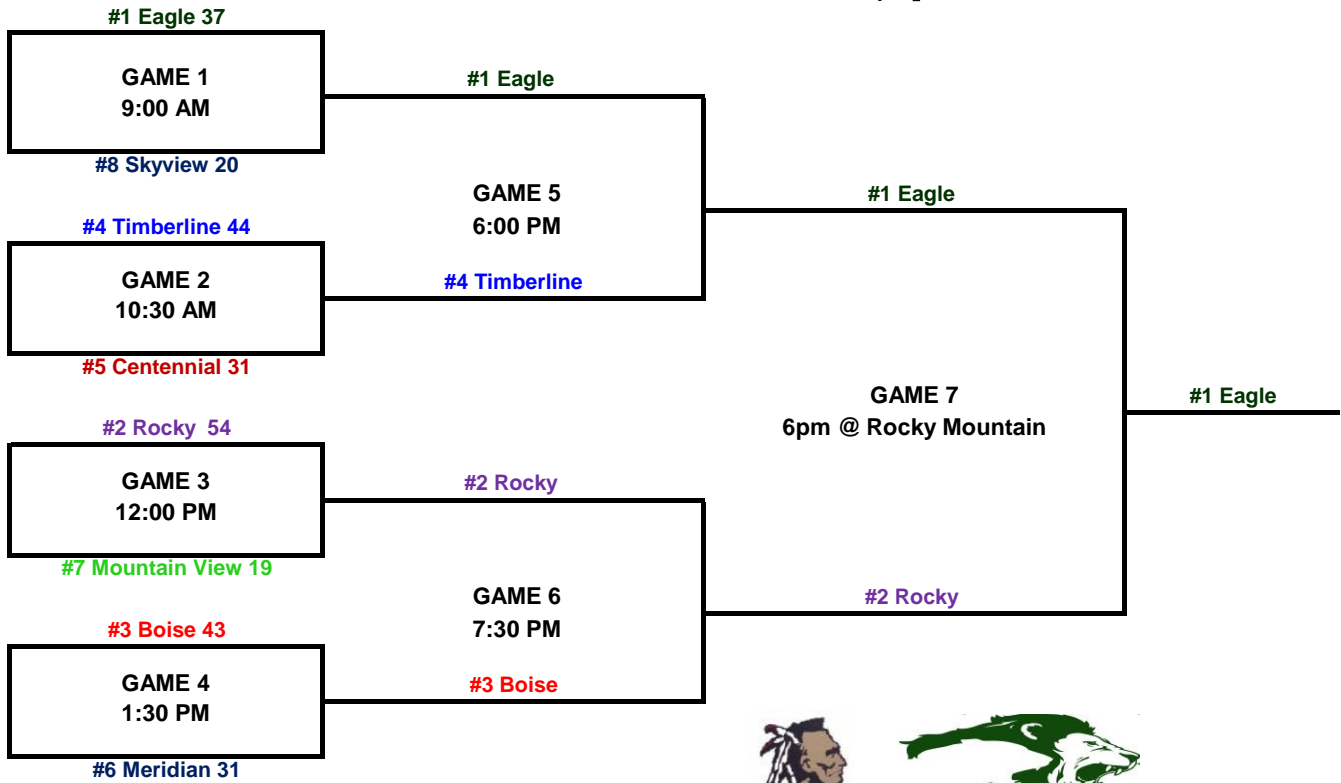

Sophomore Girls Basketball Tournament

Skyvieww High School

Jan. 26, 28, @ SHS 30th at Rocky 6pm

GAME	DAY	DATE	TIME
1	SAT	1/26	9:00 AM
2	SAT	1/26	10:30 AM
3	SAT	1/26	12:00 PM
4	SAT	1/26	1:30 PM
5	MON	1/28	6:00 PM
6	MON	1/28	7:30 PM
7	WED	1/30	6pm @ Rocky

SCHOOL	Conference record	
	Wins	Losses
Eagle	17	1
Rocky Mountain	16	2
Boise	15	3
Timberline	12	6
Centennial	9	9
Meridian	8	10
Mountain View	5	13
Skyview	5	13
Capital	3	15
Borah	2	16